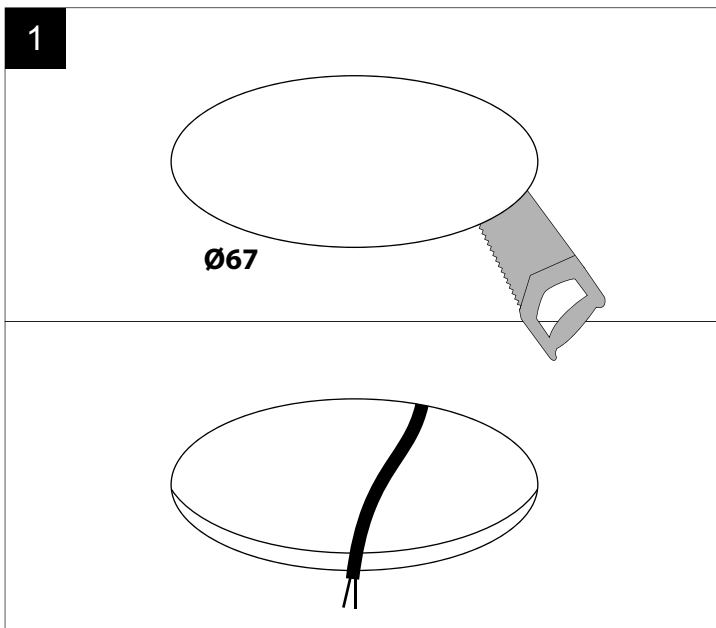

2 SELV only

ELECTRICAL CONNECTION

1 UNIT **>1 UNIT**